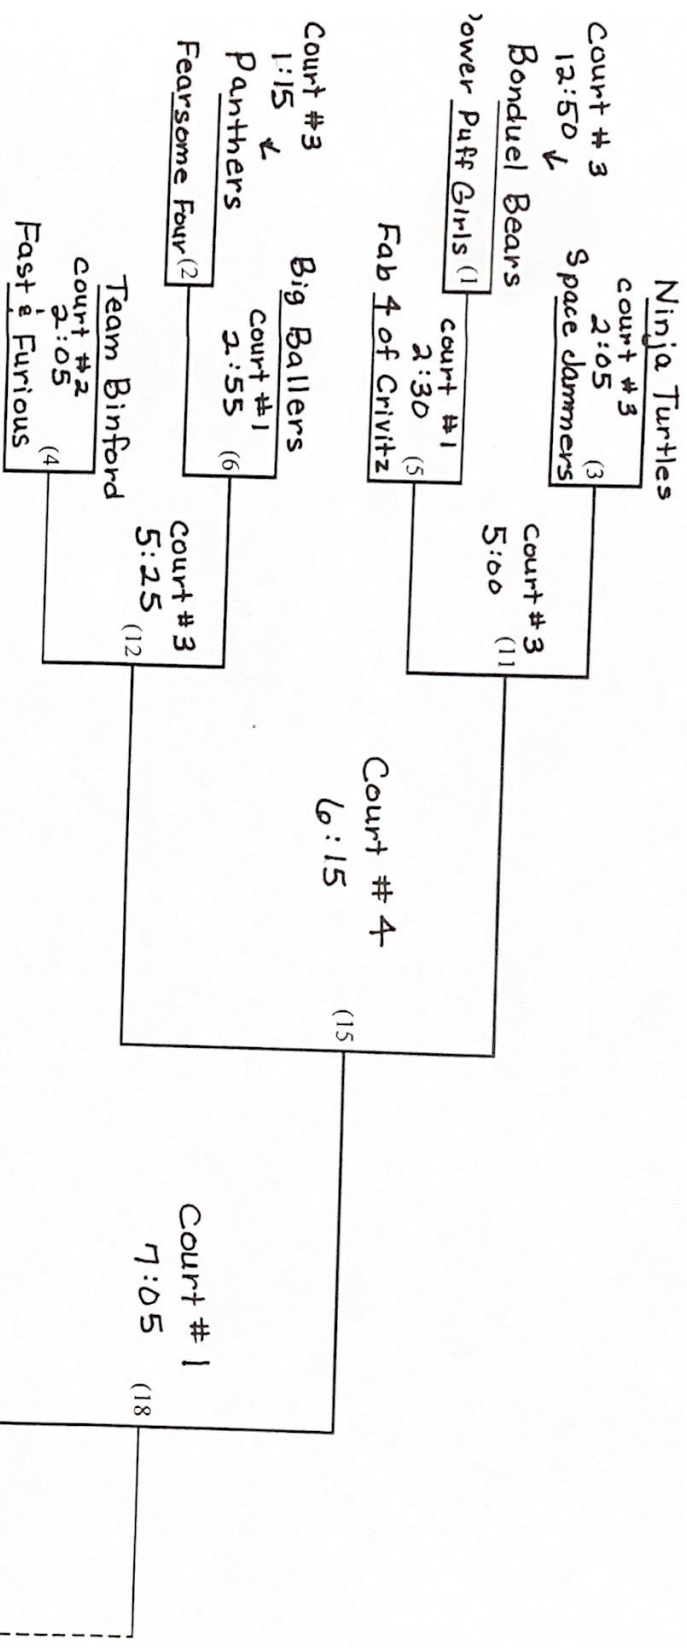

Court #4
12:50

(25)

Court #2
9:05

Court #2
10:20

Court #1
12:00

(22)

Court #3
9:05

Court #2
9:55

Big Iron Tigers

Court # 4
4:35 (14)

Loser's Bracket

L8 Court # 2
1:15 (9)

L1 Court # 3
12:00 (5)

L2 Court # 3
2:30 (12)

L3 Court # 2
12:00 (6)

L4 Court # 3
1:40 (10)

L11 Court # 3
3:20 (13)

L14 If First Loss (15)

L14 If First Loss

Winner's Bracket

10 Team Double Elimination

Girls 7-8

Loser's Bracket

L18 If First Loss