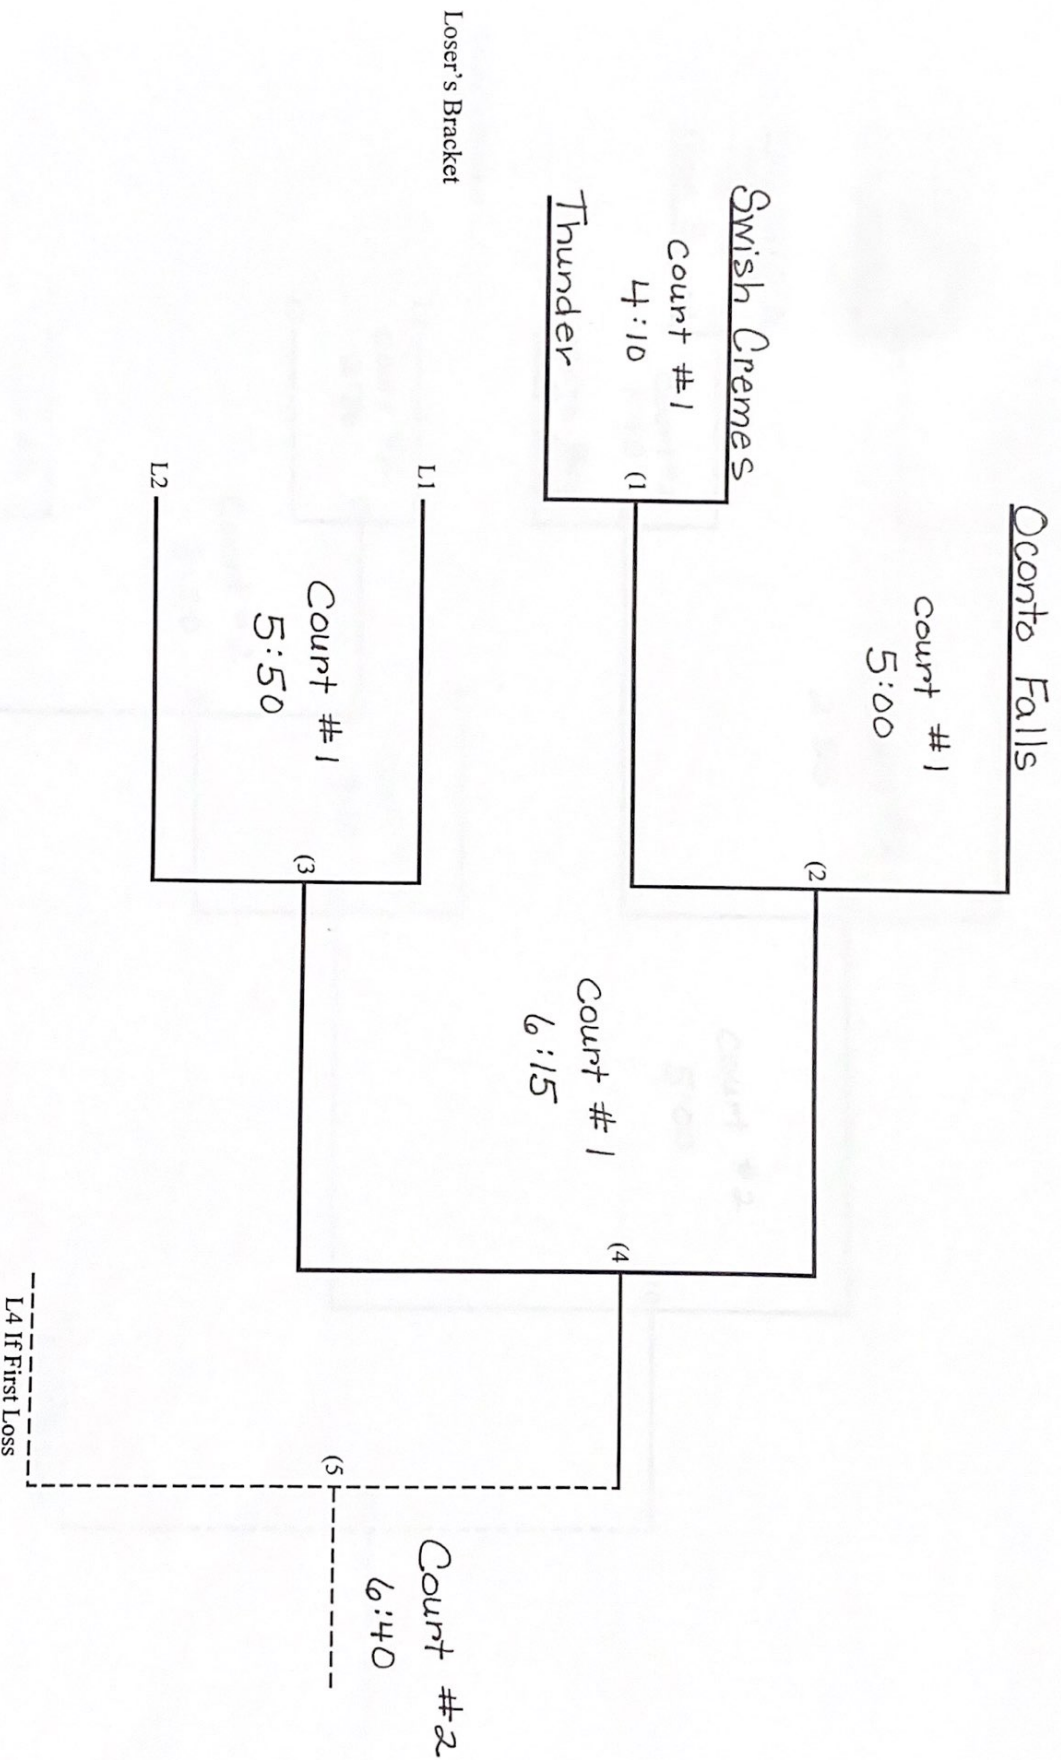

Winner's Bracket

3 Team Double Elimination

Boys 7-8

Loser's Bracket

PrintYourBrackets
PRINTABLE TOURNAMENT BRACKETS AND OFFICE POOLS